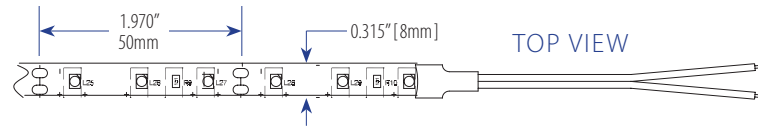

White LED technology is patent protected in the United States. LEDtronic white LED products are covered under these patents.

SPECIFICATIONS

SPECIFICATIONS SUBJECT TO CHANGE WITHOUT NOTICE

PART NUMBER	LEDs / METER	INPUT VOLTAGE	MAX WATTS /METER	INPUT CURRENT /METER	LUMENS /METER	EFFICACY	MAX RUN LENGTH	COLOR TEMPERATURE	LED EMITTING COLOR	VIEWING ANGLE*
WHITE COLOR TEMPERATURES										
PLT08-3528-60-0WW	60	12VDC	4.8 W	0.4A	240 lm	50 lm/W	16.4 ft (5 m)	2800K~3500K	Warm White	120°
PLT08-3528-60-0PW	60	12VDC	4.8 W	0.4A	300 lm	63 lm/W	16.4 ft (5 m)	5500K~6500K	Pure White	120°
COLORED LEDs (*Full Beam Width @ 50% Intensity)										
PART NUMBER	LEDs / METER	INPUT VOLTAGE	MAX WATTS /METER	INPUT CURRENT /METER	LUMENS /METER	EFFICACY	MAX RUN LENGTH	PEAK WAVE λp	LED EMITTING COLOR	VIEWING ANGLE*
PLT08-3528-60-0ER	60	12VDC	4.8 W	0.4A	90 lm	19 lm/W	16.4 ft (5 m)	620nm~630nm	Hi-Eff Red	120°
PLT08-3528-60-0PY	60	12VDC	4.8 W	0.4A	90 lm	19 lm/W	16.4 ft (5 m)	590nm~595nm	Pure Yellow	120°
PLT08-3528-60-0AG	60	12VDC	4.8 W	0.4A	240 lm	52 lm/W	16.4 ft (5 m)	520nm~525nm	Aqua Green	120°
PLT08-3528-60-0PB	60	12VDC	4.8 W	0.4A	60 lm	13 lm/W	16.4 ft (5 m)	465nm~470nm	Pure Blue	120°

LEDTRONICS®

Creating the Future of LED Light Since 1983™

© 2014 LEDtronic, Inc.

23105 Kashiwa Court, Torrance, CA 90505
Phone: (800) 579.4875 / (310) 534.1505
Fax: (310) 534.1424
E-mail: info@ledtronic.com
Website: ledtronic.com