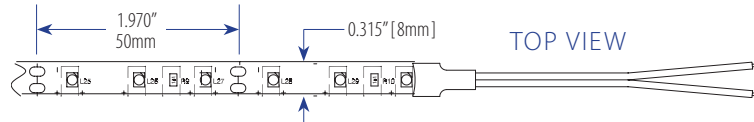

8mm LED Flexible Path Crystal Ribbon Lighting

PLT08-3528-60-0xx-012V-WP

3528 SMD LEDs — 5 Meter Long per Roll — 60 LEDs per Meter

IP44 Protection Rating — 120° Wide Angle Illumination

FEATURES

- **Lamp Warranty:** 1 Year
- **Flexible LED Light Strips:** 5 Meters per Roll / Can be Cut to Any Length in 5-cm Increments
- **Wide Beam:** 120-degree Illumination
- **IP44 Rated:** Protected from Water Splashed from Any Direction
- **Totally Protected** from Dust Ingress
- LEDs Coated with Flexible Surface Epoxy
- Path Strip Backed with 3M® Adhesive
- **Long Life:** Colored LEDs Last up to 100,000 Hours, White LEDs up to 50,000 Hours of Continuous Operation
- **Input Voltage:** Runs on 12V Solar Cells, Batteries or 120VAC-to-12VDC Power-Pack Converters
- **Solid-State:** High-Shock & High-Vibration-Resistant
- **Eco-Friendly:** RoHS Compliant

Ideal for Use with Alternate or Renewable Energy Resources – Solar & Wind Power

BENEFITS

- Low Power Consumption, High Intensity
- Maintenance Free, Easy Installation
- No UV or IR Radiation
- **Cool Operation:** LEDs Produce Little or No Heat

OPTIONAL ACCESSORIES

- UL Recognized Modular & Wall Socket Power Supplies and LED Drivers
- 12-inch 16-Gauge Wire with Female Coaxial Connector

APPLICATIONS

- Cove Lighting
- Architectural Lights for Canopies, Corridors, Windows
- Backlight Or Edge Lighting for Signage
- Do-It-Yourself Home Lighting
- Path & Contour Marking
- Decorative Lights for Holidays, Events, Shows, Exhibitions

White LED technology is patent protected in the United States. LEDtronics white LED products are covered under these patents.

SPECIFICATIONS

SPECIFICATIONS SUBJECT TO CHANGE WITHOUT NOTICE